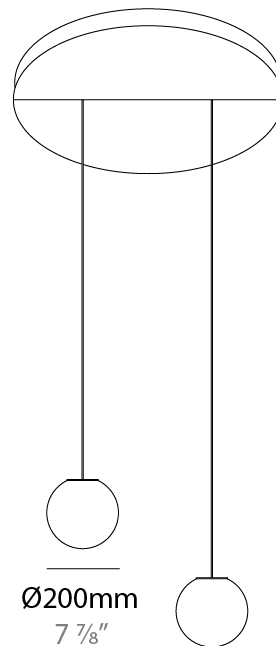

Ø900mm 35 7/16"