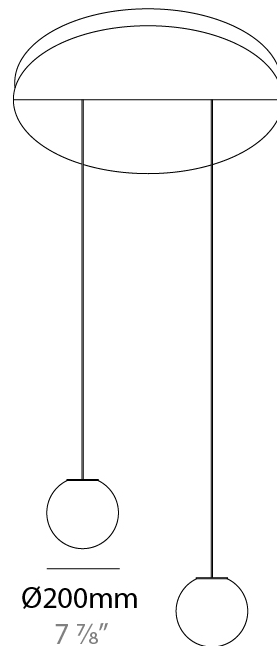

Ø900mm 35 7/16"