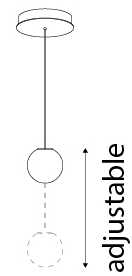

BOLLA MONOPOINT SUSPENSION

D41066-

base number   Color   Holder   Finish
Temperature   Options   Options

1. To build a product code in our configurator select the specify button on the base model # product page
2. To build a manual product code on this datasheet choose from the options listed below in blue font and add the suffix to the base model #

GENERAL

Series: Bolla
Subseries: Bolla Monopoint
Brand: Icone
Division: Design
Mounting Type: Suspension
Mounting Location: Ceiling
Subcategory: Pendant

PHYSICAL

Shape: Sphere
Diameter (mm): 160
Diameter (in): 6 ⁵/₁₆
Height (mm): 160
Height (in): 6 ⁵/₁₆
Light Distribution: Omnidirectional
Fixture Finish: OPL / SMK / WMK
Holder Finish: WHI / SMS
Fixture Material: Glass / Aluminum

ELECTRICAL

Lamp Type: LED (Zhaga Standard)
Input Wattage (W): 7.5
Dimming: Non-Dimming / Phase Dimming (120vac Only)
Driver Included: Yes
Driver Location: Integrated
Driver Type: Constant Voltage - Universal
Driver Class: Class 2
Input Voltage (V): 120 - 277
Output Voltage (V): 24

LED

Color Temperature (°K): 2700 / 3000
CRI: >90 CRI
Lamp Life (hrs): 50000

OPTICAL

RATINGS AND CERTIFICATIONS

Certified By: Certified for North American Standards
IP rating: IP20

PROJECT
TYPE
SPECIFIER
QUANTITY
DATE

Ø260mm 10 ¼"

Ø160mm 6 5/16"