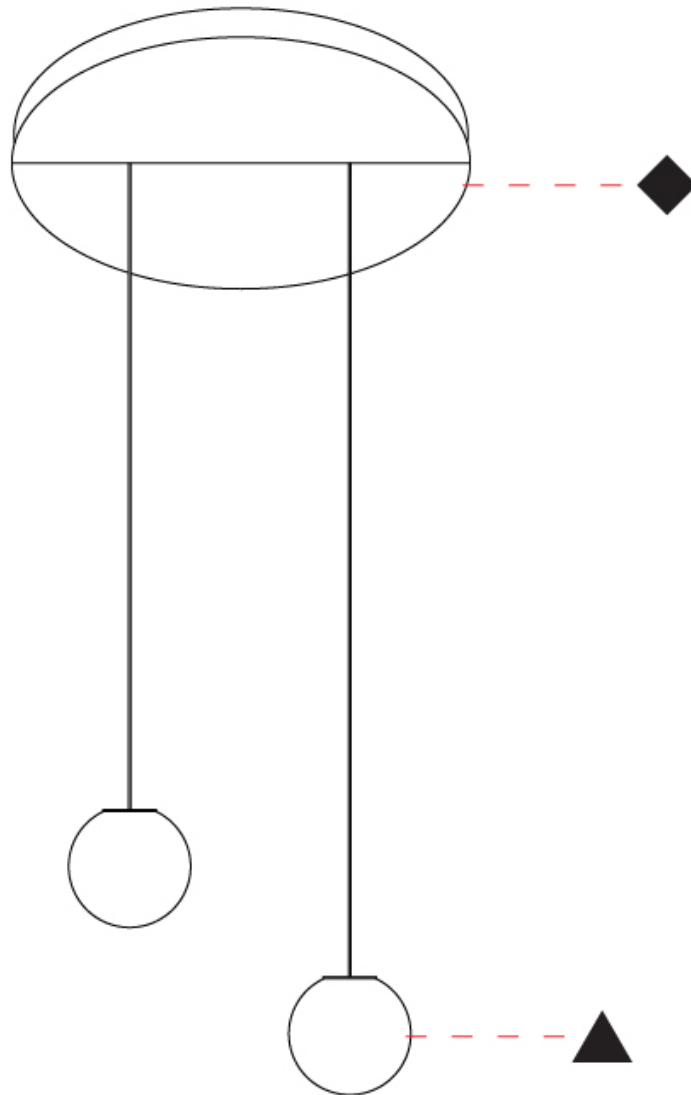

BOLLA 2 LIGHT SUSPENSION

D41064-

PROJECT	_____
TYPE	_____
SPECIFIER	_____
QUANTITY	_____
DATE	_____

D