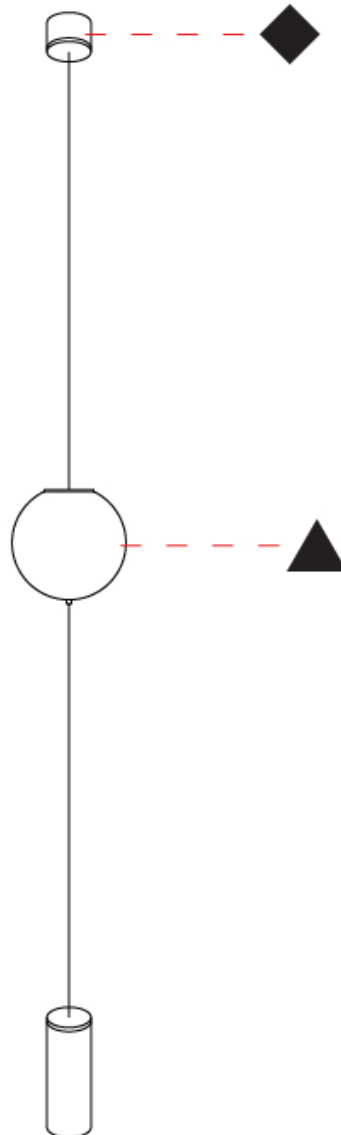

BOLLA MONOPOINT SUSPENSION

D41070-

PROJECT

TYPE

SPECIFIER

QUANTITY

DATE

D