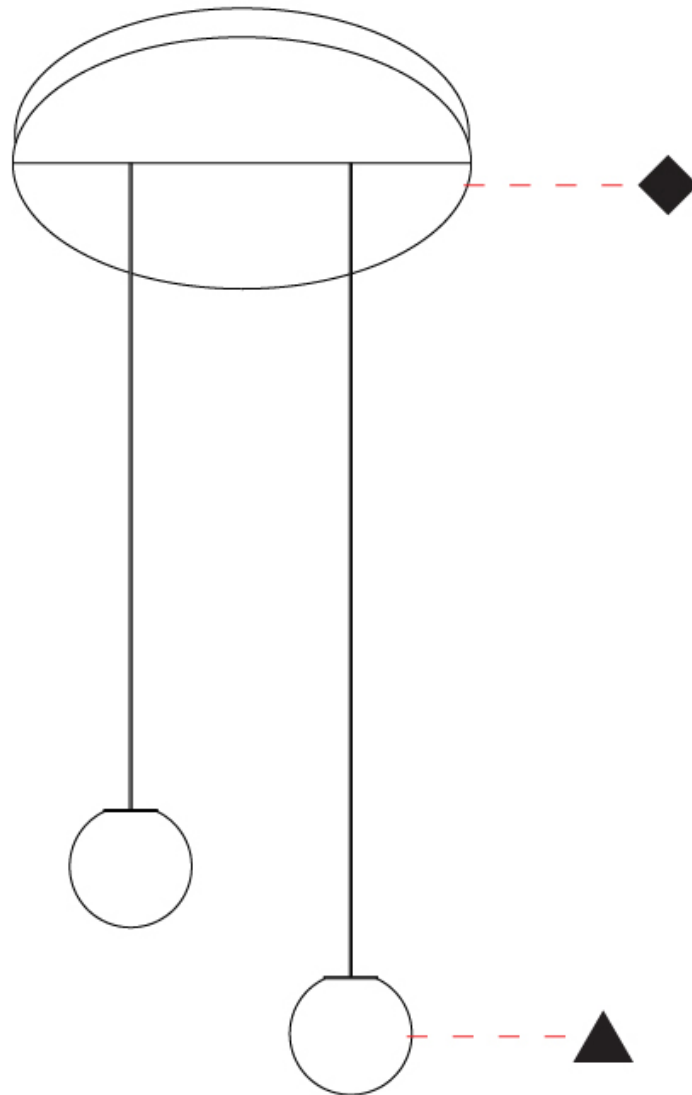

BOLLA MONOPOINT SUSPENSION

D41065-

PROJECT	_____
TYPE	_____
SPECIFIER	_____
QUANTITY	_____
DATE	_____

D