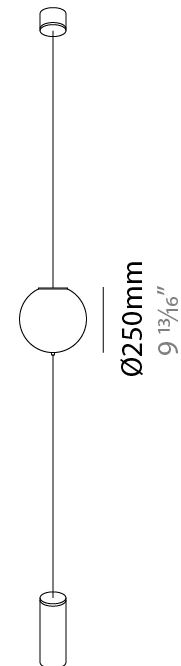

PROJECT	_____
TYPE	_____
SPECIFIER	_____
QUANTITY	_____
DATE	_____

BOLLA MONOPOINT SUSPENSION

D41070- - -
base number   Color   Holder   Finish
                         Temperature   Options   Options

1. To build a product code in our configurator select the specify button on the base model # product page
2. To build a manual product code on this datasheet choose from the options listed below in blue font and add the suffix to the base model #

GENERAL

Series: Bolla
Subseries: Bolla Monopoint
Brand: Icone
Division: Design
Mounting Type: Suspension
Mounting Location: Ceiling
Subcategory: Pendant

PHYSICAL

Shape: Sphere
Diameter (mm): 250
Diameter (in): 9 ¹³/₁₆
Light Distribution: Omnidirectional
Fixture Finish: OPL / SMK / WMK
Holder Finish: WHI / SMS
Fixture Material: Glass / Aluminum

ELECTRICAL

Lamp Type: LED (Zhaga Standard)
Input Wattage (W): 12
Dimming: Non-Dimming / Phase Dimming (120vac Only)
Driver Included: Yes
Driver Location: Integrated
Driver Type: Constant Voltage - Universal
Driver Class: Class 2
Input Voltage (V): 120 - 277
Output Voltage (V): 24

LED

Color Temperature (°K): 2700 / 3000
CRI: >90 CRI
Lamp Life (hrs): 50000

OPTICAL

RATINGS AND CERTIFICATIONS

Certified By: Certified for North American Standards
IP rating: IP20