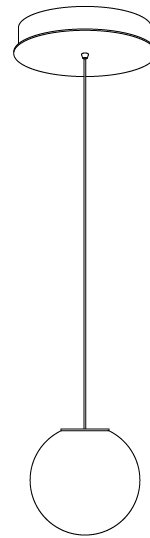

Ø260mm 10 1/4"