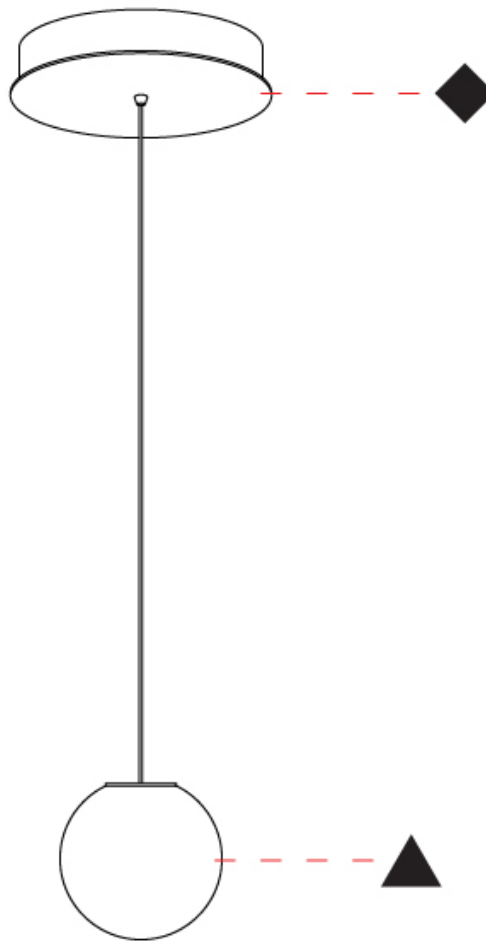

BOLLA MONOPOINT SUSPENSION

D41066-

PROJECT

TYPE

SPECIFIER

QUANTITY

DATE

D