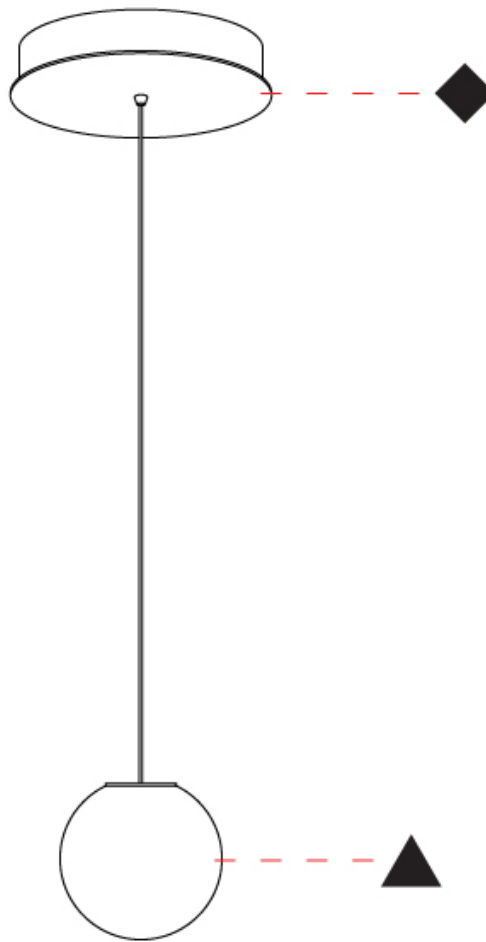

BOLLA MONOPOINT SUSPENSION

D41067-

PROJECT _____

TYPE _____

SPECIFIER _____

QUANTITY _____

DATE _____

D