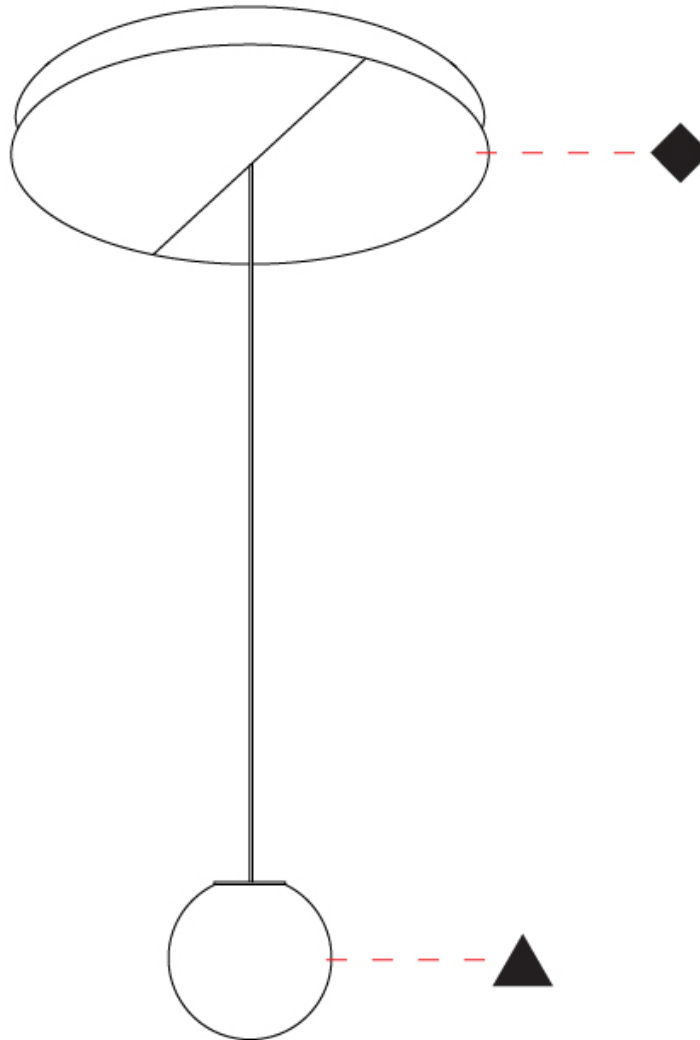

BOLLA MONOPOINT SUSPENSION

D41062-

PROJECT _____

TYPE _____

SPECIFIER _____

QUANTITY _____

DATE _____

D