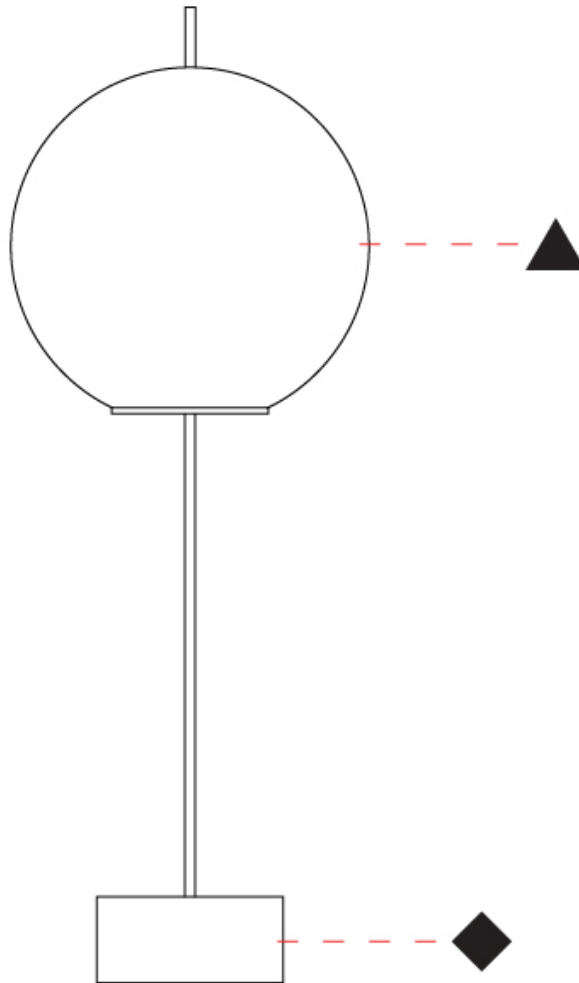

BOLLA PORTABLE

D44020-

PROJECT _____

TYPE _____

SPECIFIER _____

QUANTITY _____

DATE _____

D