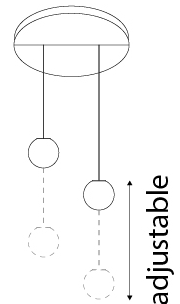

Ø900mm 35 7/16"