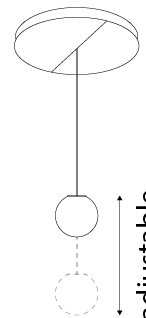

Ø600mm 23 5/8"